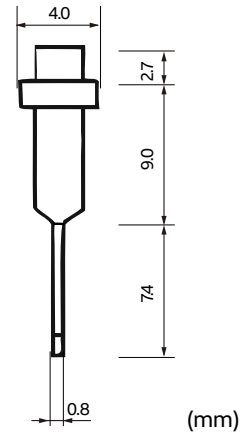

Fuses

"Blow-Glow" Mini Blade Fuses

• Feature:	Mini blade fuses with blow indicator
• Material:	Blade: Zinc alloy Casing: Polycarbonate Luminous: Neon bulb
• Max. Voltage:	12V

Item No.	Colour	Current Rating (A)	Length (mm)
FU33-3	Violet	3	19.1
FU33-4	Pink	4	19.1
FU33-5	Tan	5	19.1
FU33-7.5	Brown	7.5	19.1
FU33-10	Red	10	19.1
FU33-15	Blue	15	19.1
FU33-20	Yellow	20	19.1
FU33-25	Clear	25	19.1
FU33-30	Green	30	19.1

The above information is given only as a guide, the user should ensure that the performance of the product is sufficient for application. The quoted values are average and should not be taken as maximum or minimum values for specific purposes. BEAL UK cannot be held responsible for product failure unless full testing has been carried out. The user has to decide on the tapes suitability for their own applications.