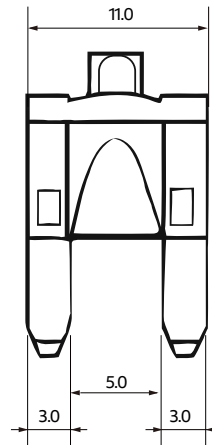

Fuses

"Blow-Glow" Mini Blade Fuses

• Feature:	Mini blade fuses with blow indicator
• Material:	Blade: Zinc alloy Casing: Polycarbonate Luminous: Neon bulb
• Max. Voltage:	12V

Item No.	Colour	Current Rating (A)	Length (mm)
FU33-3	Violet	3	19.1
FU33-4	Pink	4	19.1
FU33-5	Tan	5	19.1
FU33-7.5	Brown	7.5	19.1
FU33-10	Red	10	19.1
FU33-15	Blue	15	19.1
FU33-20	Yellow	20	19.1
FU33-25	Clear	25	19.1
FU33-30	Green	30	19.1